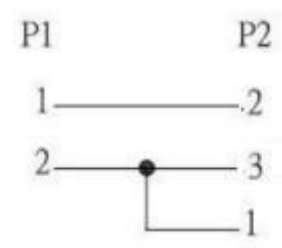

Rev	Modification Content	Date	Validate
A	the First Edition	2007-05-31	Cindy

**ROHS**

BUY ON  
[www.cablematic.com](http://www.cablematic.com)

Packing:

Pin Assignment:

4	Bag	吊袋:200*270MM	1 pcs
3	Connector	XLR-M BLACK	1 set
2	Connector	RCA M 鍍金, 裝配鐵殼	1 set
1	Cable	30# 雙隔離 OFC OD:6.5mm JACKET: BLACK <b>Double shielded</b>	1000mm
NO.	P/N	DESCRIPTION	QTY