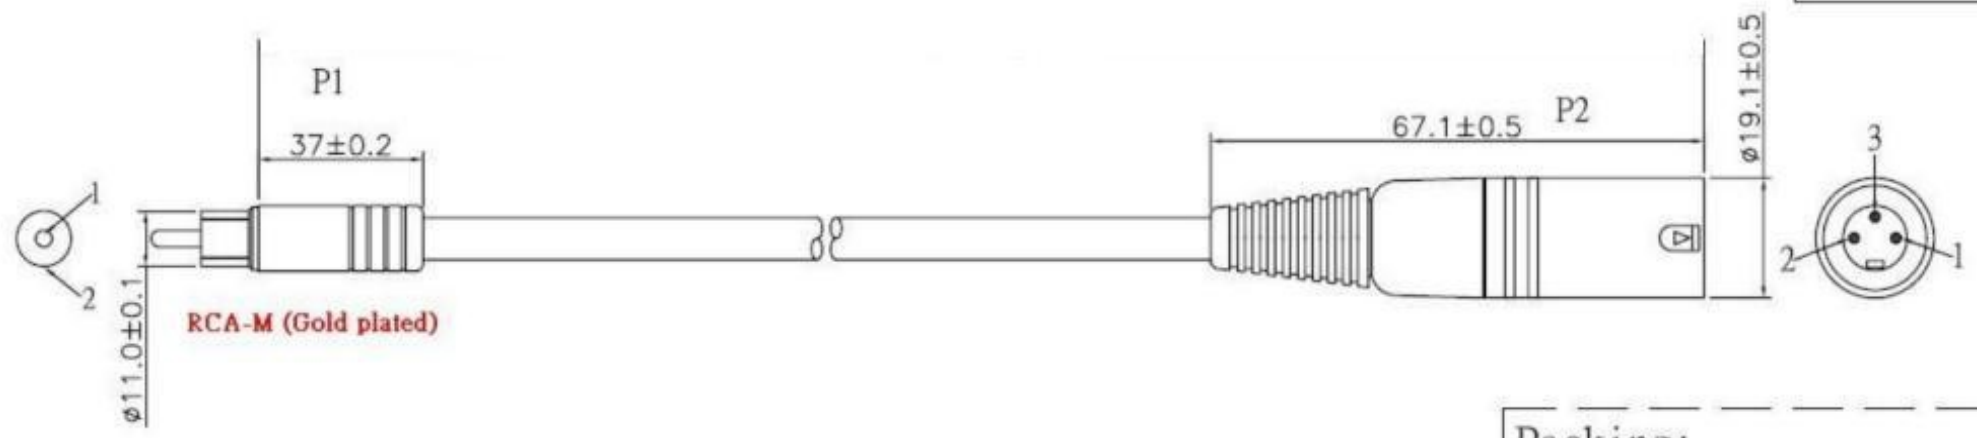

Rev	Modification Content	Date	Validate
A	the First Edition	2007-05-31	Cindy

**ROHS**

BUY ON  
[www.cablematic.com](http://www.cablematic.com)

Packing:

Pin Assignment:

4	Bag	吊袋:200*270MM	1 pcs
3	Connector	XLR-M BLACK	1 set
2	Connector	RCA M 鍍金, 裝配鐵殼	1 set
1	Cable	30# 雙隔離 OFC OD:6.5mm JACKET: BLACK <b>Double shielded</b>	1000mm
NO.	P/N	DESCRIPTION	QTY

P/N	RCA M/XLR-M		
Item			
Drawn By	Cindy	Customer NO.	NO N
Audited By			Unit : mm
Date	2007-05-31	Rev.: 1.00	ME